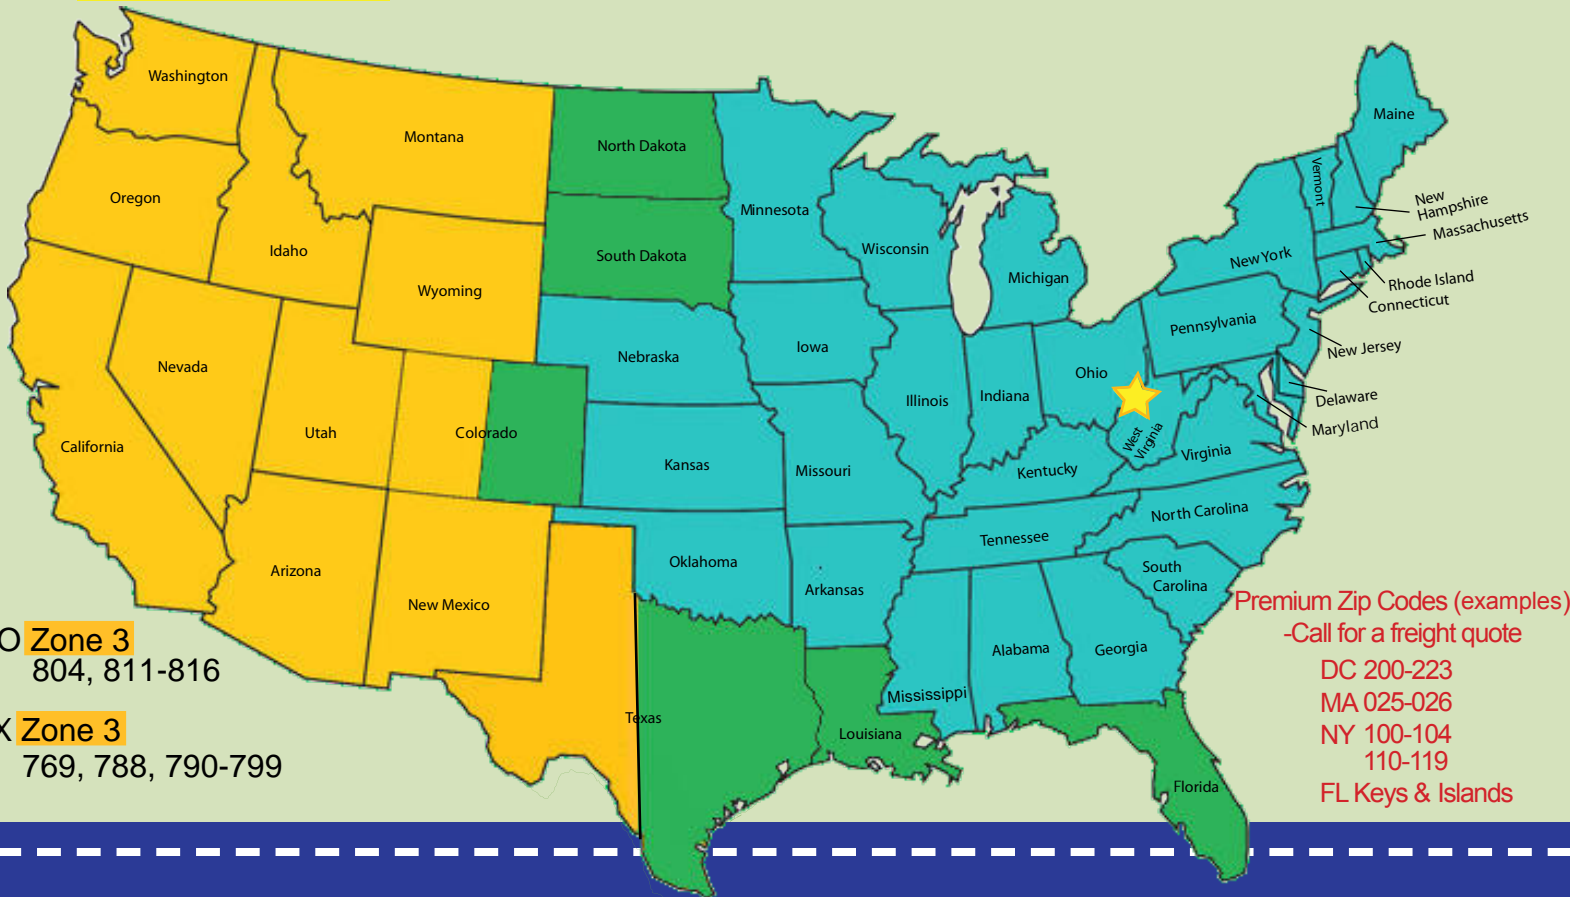

Restricted Delivery Sites

- Apartments
- Country Clubs
- Home Businesses
- Nursing Homes
- Retirement Communities
- Camps
- Estates
- Marinas
- Prisons
- Schools
- Churches
- Farms
- Military Bases
- Residence
- Yacht Clubs
- Convents
- Golf Courses
- Mini Storage
- Rectory