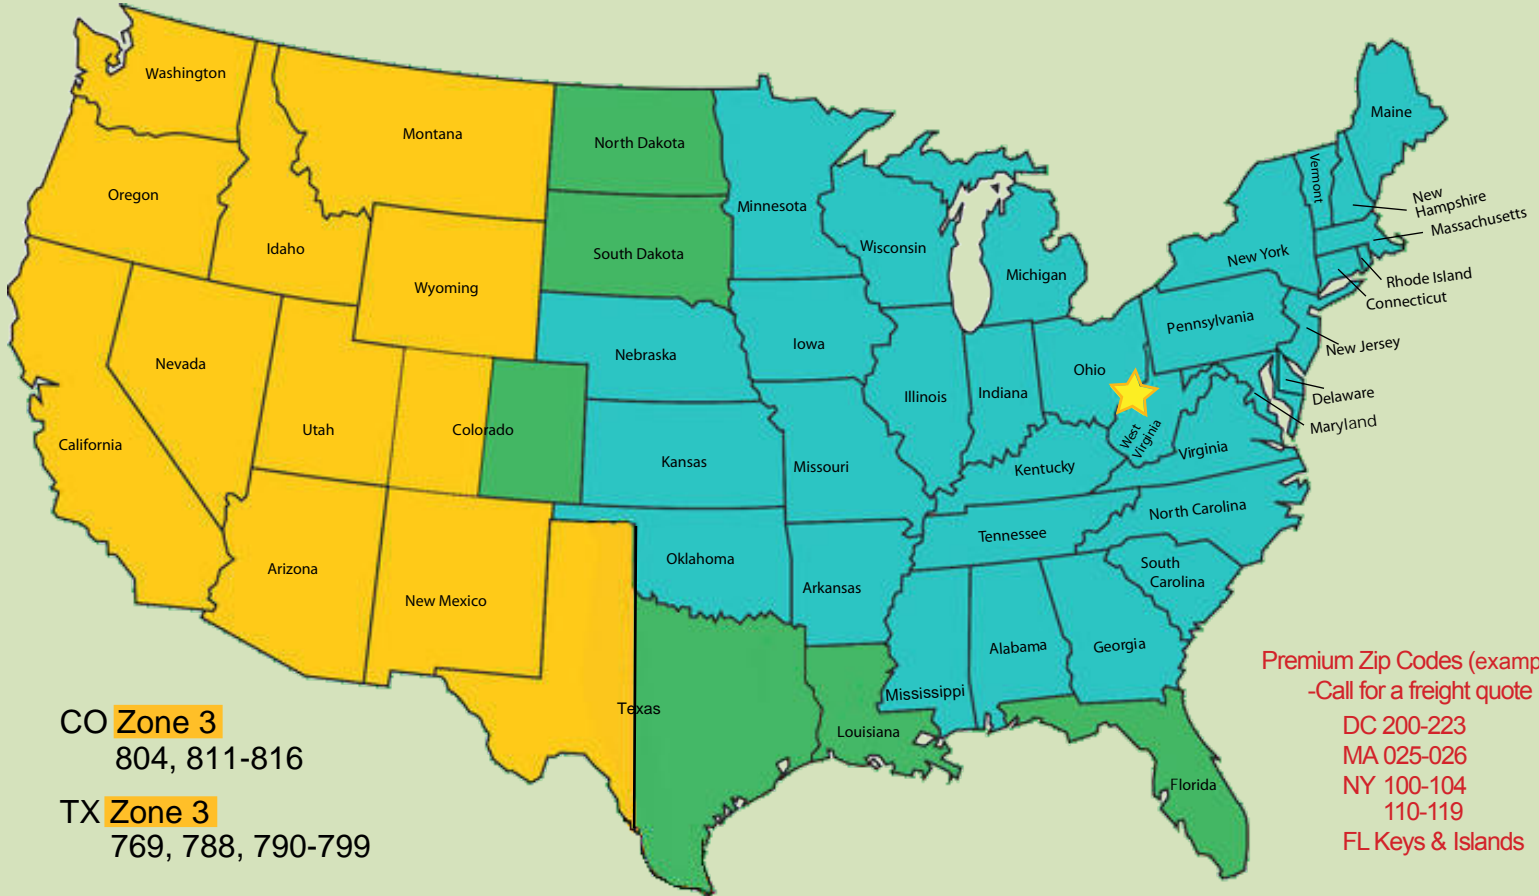

In-Stock Safes / FireFiles

Fast Delivery... 1, 2, 3 Days!

- **Zone 1 States** *FREE Freight Program (See Back for Details)*
- **Zone 2 States** *Flat \$150.00 Zone Freight (See Back for Details)*
- **Zone 3 States** *Call for Freight Cost (See Back for Details)*
- Tailgate Lift Available *On most safes less than 1200 lbs.*

Zone 1 States: AL, AR, CT, DE, GA, IL, IN, IA, KS, KY, ME, MD, MA, MI, MN, MS, MO, NE, NH, NJ, NY, NC, OH, OK, PA, RI, SC, TN, VT, VA, WV, WI

499 lbs or less \$100.00 Freight Charge
500 lbs or more FREE FREIGHT